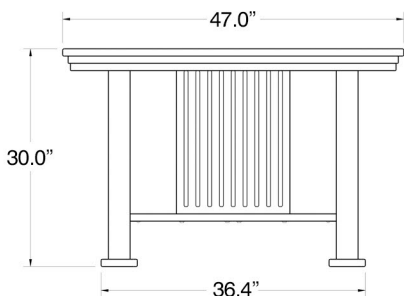

element  
SQUARE

# Dining Table • 46"

ELE01-13036

END VIEW

FRONT VIEW