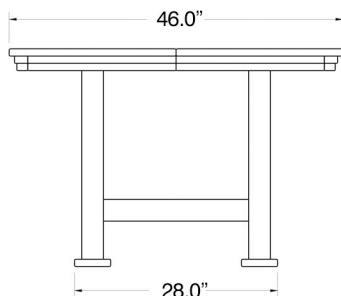

element  
SQUARE

# Dining Table • 46"

ELE01-13036

END VIEW

FRONT VIEW