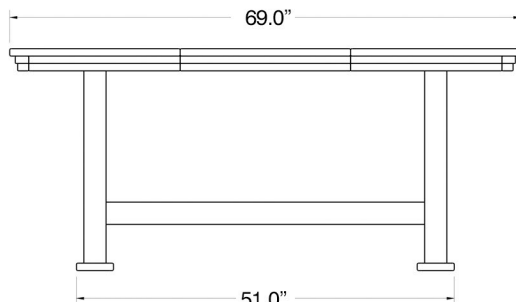

element
SQUARE

Dining Table • 69"

ELE01-13035

END VIEW

FRONT VIEW

COLOUR SELECTION

STANDARD COLOURS

MIDNIGHT BLACK
COLOUR CODE - MB