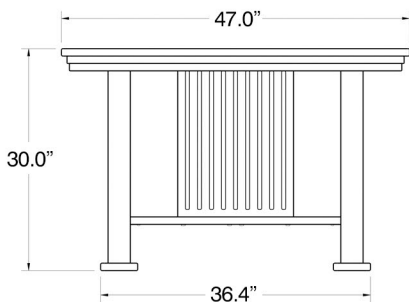

element
SQUARE

Dining Table • 69"

ELE01-13035

END VIEW

FRONT VIEW

COLOUR SELECTION

STANDARD COLOURS

MIDNIGHT BLACK
COLOUR CODE - MB