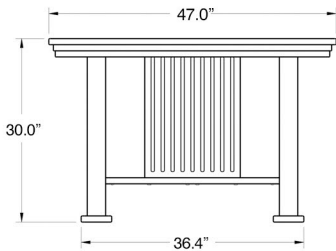

element
SQUARE

Dining Table • 115"

ELE01-13033

END VIEW

FRONT VIEW

COLOUR SELECTION

STANDARD COLOURS

MIDNIGHT BLACK
COLOUR CODE - MB