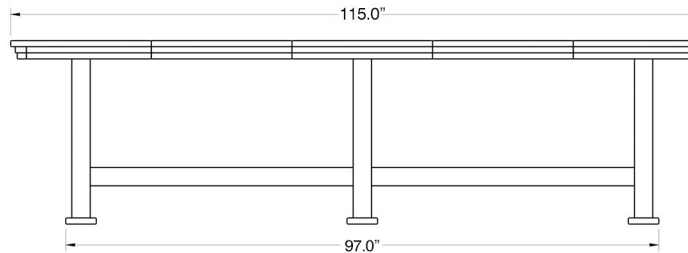

element
SQUARE

Dining Table • 115"

ELE01-13033

END VIEW

FRONT VIEW

COLOUR SELECTION

STANDARD COLOURS

MIDNIGHT BLACK
COLOUR CODE - MB