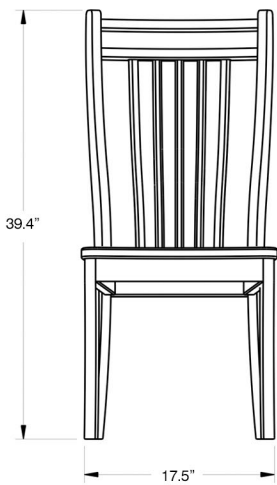

element
SQUARE

Dining Chair

ELE01-12730

FRONT VIEW

SIDE VIEW

COLOUR SELECTION

STANDARD COLOURS

MIDNIGHT BLACK
COLOUR CODE - MB