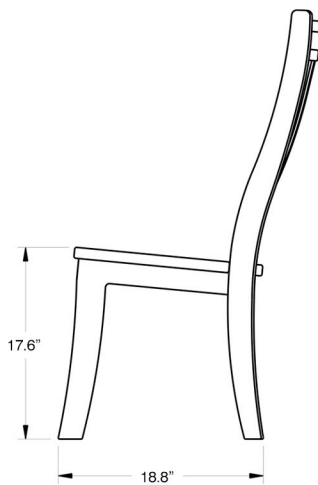

element
SQUARE

Dining Chair

ELE01-12730

FRONT VIEW

SIDE VIEW

COLOUR SELECTION

STANDARD COLOURS

MIDNIGHT BLACK
COLOUR CODE - MB