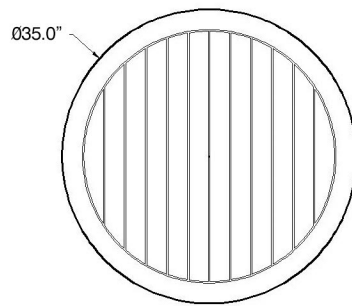

element  
SQUARE

# Coffee Table

ELE01-10387

FRONT VIEW

TOP VIEW