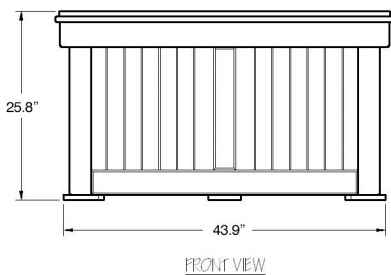

element
SQUARE

Deck Box - 48 Inch

ELE01-09745

COLOUR SELECTION

STANDARD COLOURS

MIDNIGHT BLACK
COLOUR CODE - MB

HERITAGE BROWN
COLOUR CODE - HB

SAND DUNE
COLOUR CODE - SD