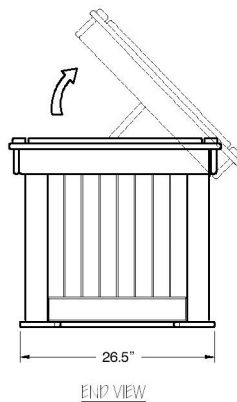

element
SQUARE

Deck Box - 48 Inch

ELE01-09745

COLOUR SELECTION

STANDARD COLOURS

MIDNIGHT BLACK
COLOUR CODE - MB

HERITAGE BROWN
COLOUR CODE - HB

SAND DUNE
COLOUR CODE - SD