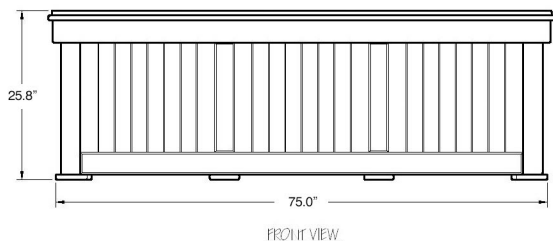

element
SQUARE

Deck Box - 72 Inch

ELE01-09680

COLOUR SELECTION

STANDARD COLOURS

MIDNIGHT BLACK
COLOUR CODE - MB

HERITAGE BROWN
COLOUR CODE - HB

SAND DUNE
COLOUR CODE - SD