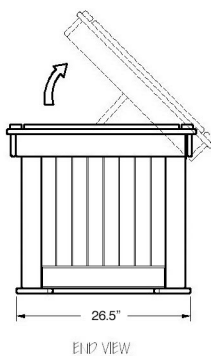

element
SQUARE

Deck Box - 72 Inch

ELE01-09680

COLOUR SELECTION

STANDARD COLOURS

MIDNIGHT BLACK
COLOUR CODE - MB

HERITAGE BROWN
COLOUR CODE - HB

SAND DUNE
COLOUR CODE - SD