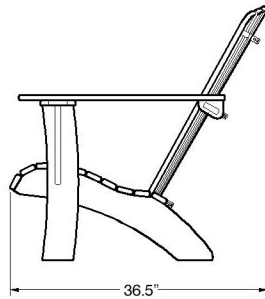

element
SQUARE

Muskoka Chair

ELE01-09632

FRONT VIEW

SIDE VIEW

COLOUR SELECTION

PREMIUM COLOURS

EVERGREEN