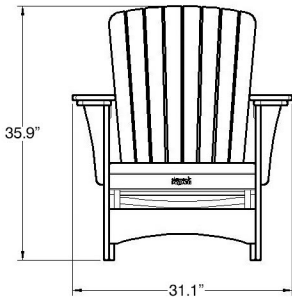

element
SQUARE

Muskoka Chair

ELE01-09632

FRONT VIEW

SIDE VIEW

COLOUR SELECTION

PREMIUM COLOURS

EVERGREEN